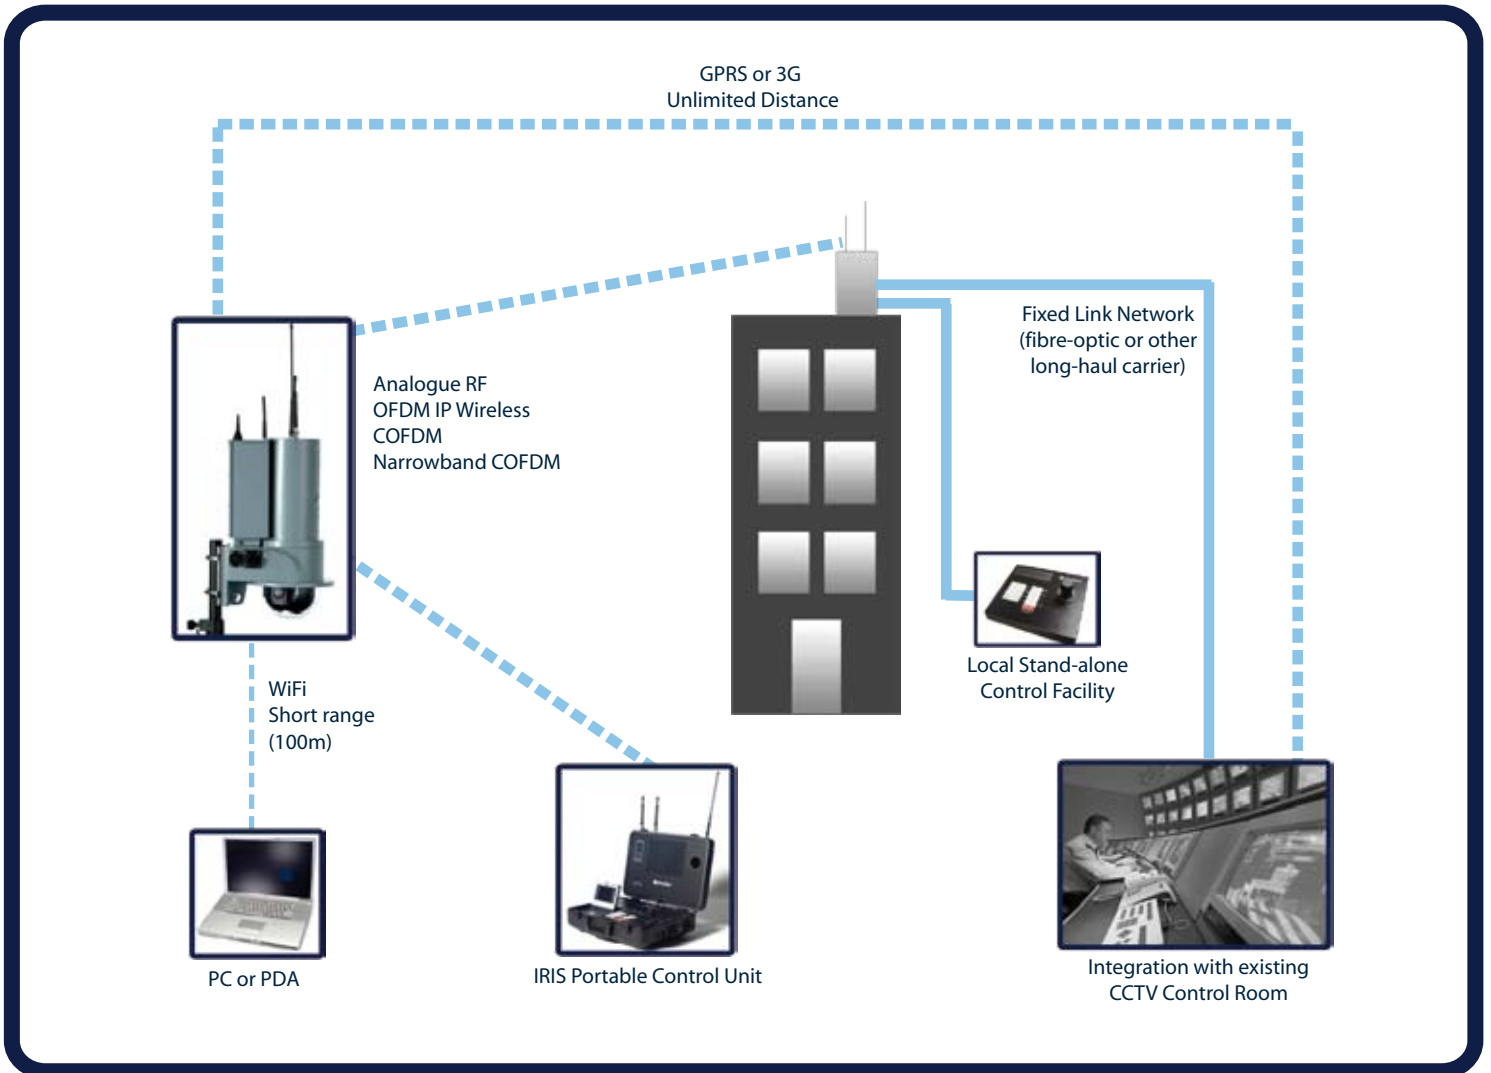

### IRIS MIC1

IRIS camera unit incorporating Forward Vision MIC1-400 dome camera providing greater ruggedisation and resistance to vandalism.

### IRIS Control Case

Self-contained remote control unit providing full control of camera and ancillary equipment. Integral recording options include mini-DV, DVR and DVD recording. Standard and Peli case versions. Simultaneous 4-way video channel version also available.

### IRIS Concealed DVR System

Self-contained “set and forget” recording system for both overt and covert surveillance applications.

Remotely accessible via Wi-Fi, GPRS or 3G.

### IRIS Keyboard

Desktop keyboard controller for IRIS camera systems.

Wireless

Redeployable

CCTV